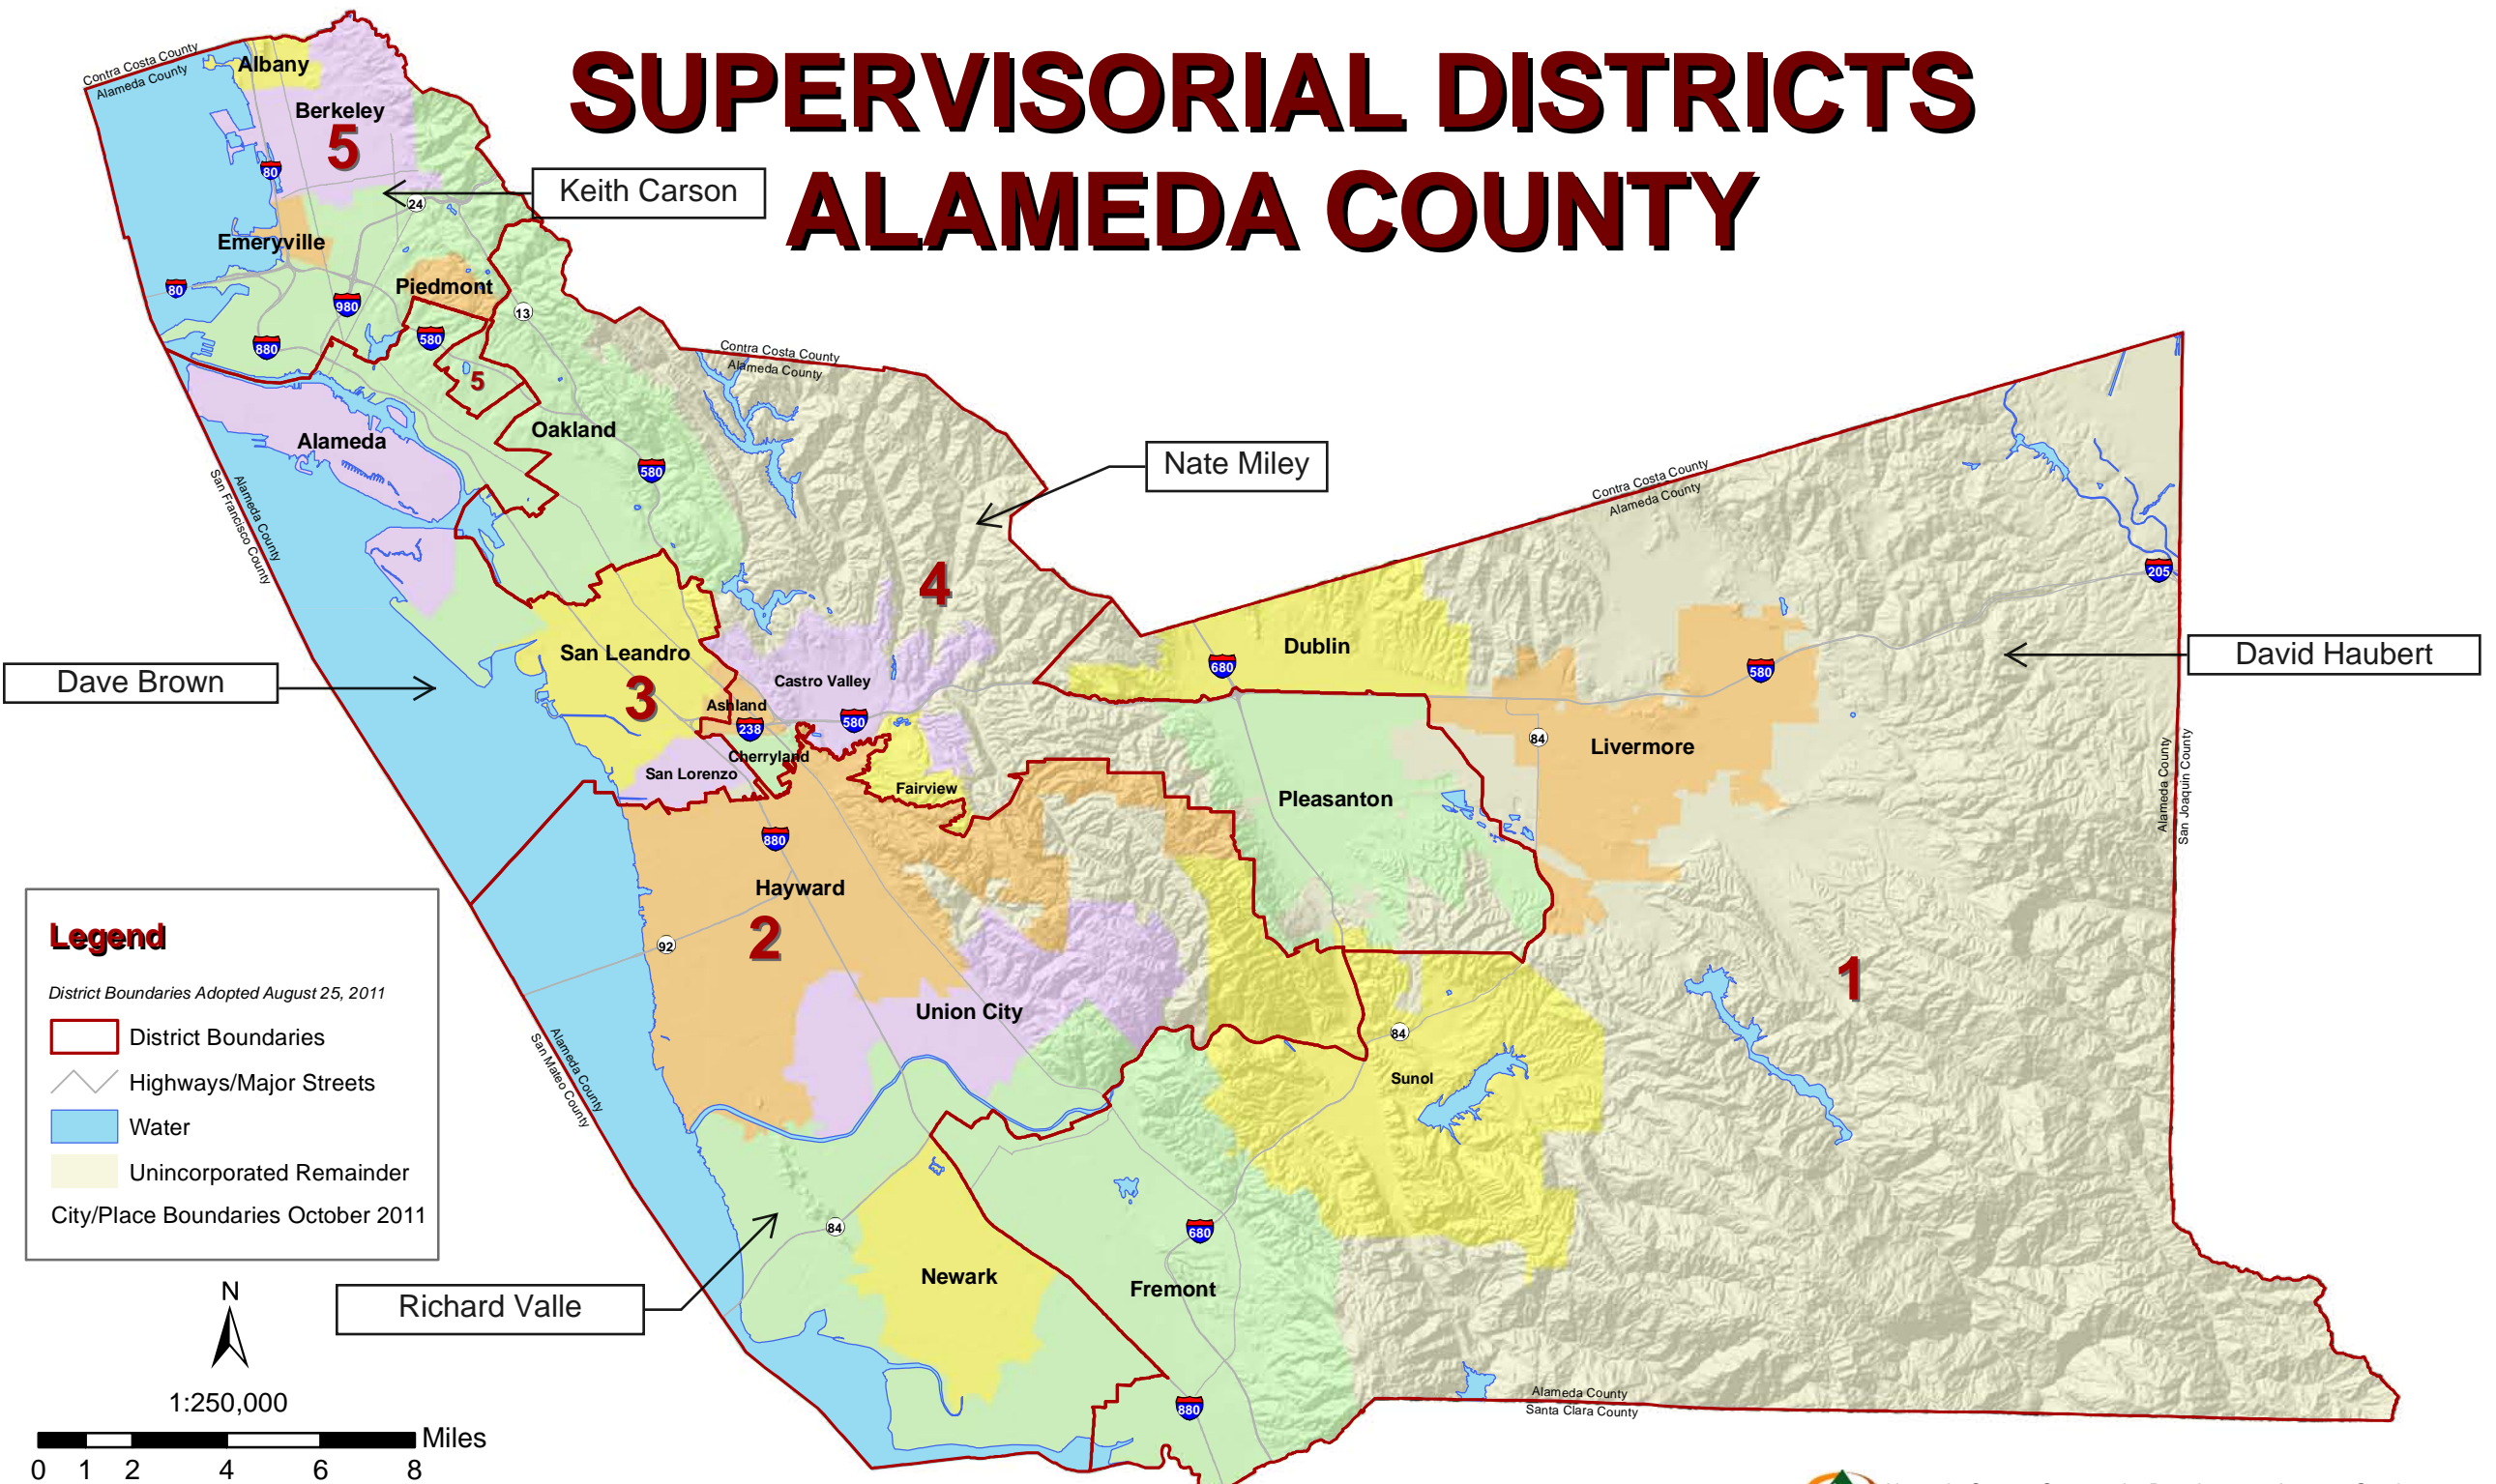

# SUPERVISORIAL DISTRICTS ALAMEDA COUNTY

## Legend

- District Boundaries Adopted August 25, 2011
- District Boundaries
- Highways/Major Streets
- Water
- Unincorporated Remainder
- City/Place Boundaries October 2011

1:250,000